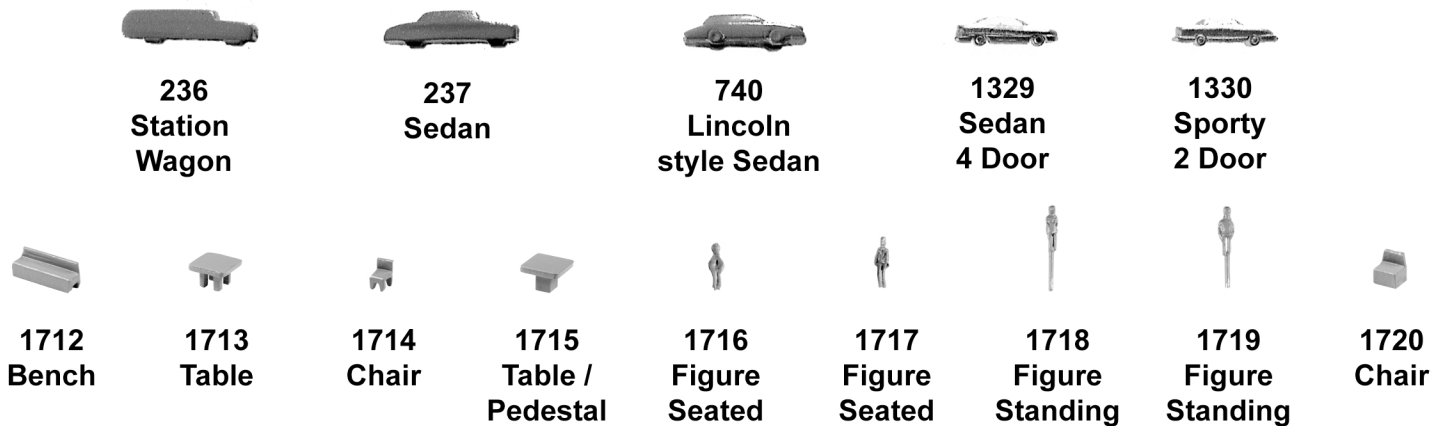

1/32" = 1: 384 Metric (Continued)

1/25" = 1: 300 Metric

All images shown actual size.