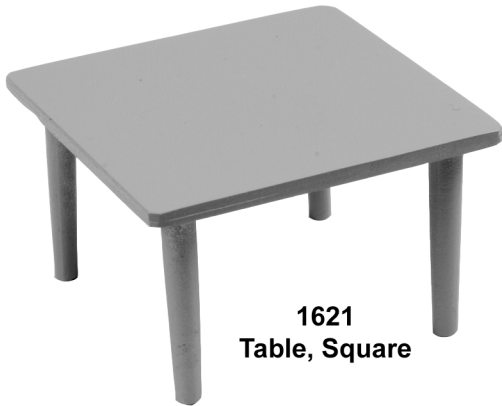

1/2" = 1: 24 Metric (Continued)

1619
Table, Rectangle

1620
Table, Round

1621
Table, Square

1622
Coffee Table, Rectangle

1623
Coffee Table, Round

1624
Coffee Table, Square

1625
End Table, Square

1626
End Table, Round

All images shown actual size.

Microform Models, Inc. Toll Free 1-877-489-3011