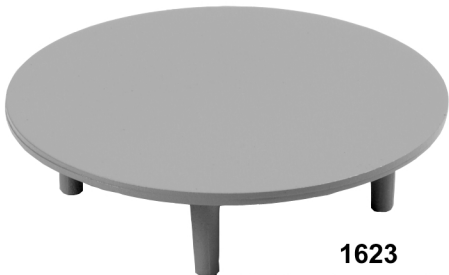

1/2" = 1: 24 Metric (Continued)

1619
Table, Rectangle

1620
Table, Round

1621
Table, Square

1622
Coffee Table, Rectangle

1623
Coffee Table, Round

1624
Coffee Table, Square

1625
End Table, Square

1626
End Table, Round

All images shown actual size.

Microform Models, Inc. Toll Free 1-877-489-3011