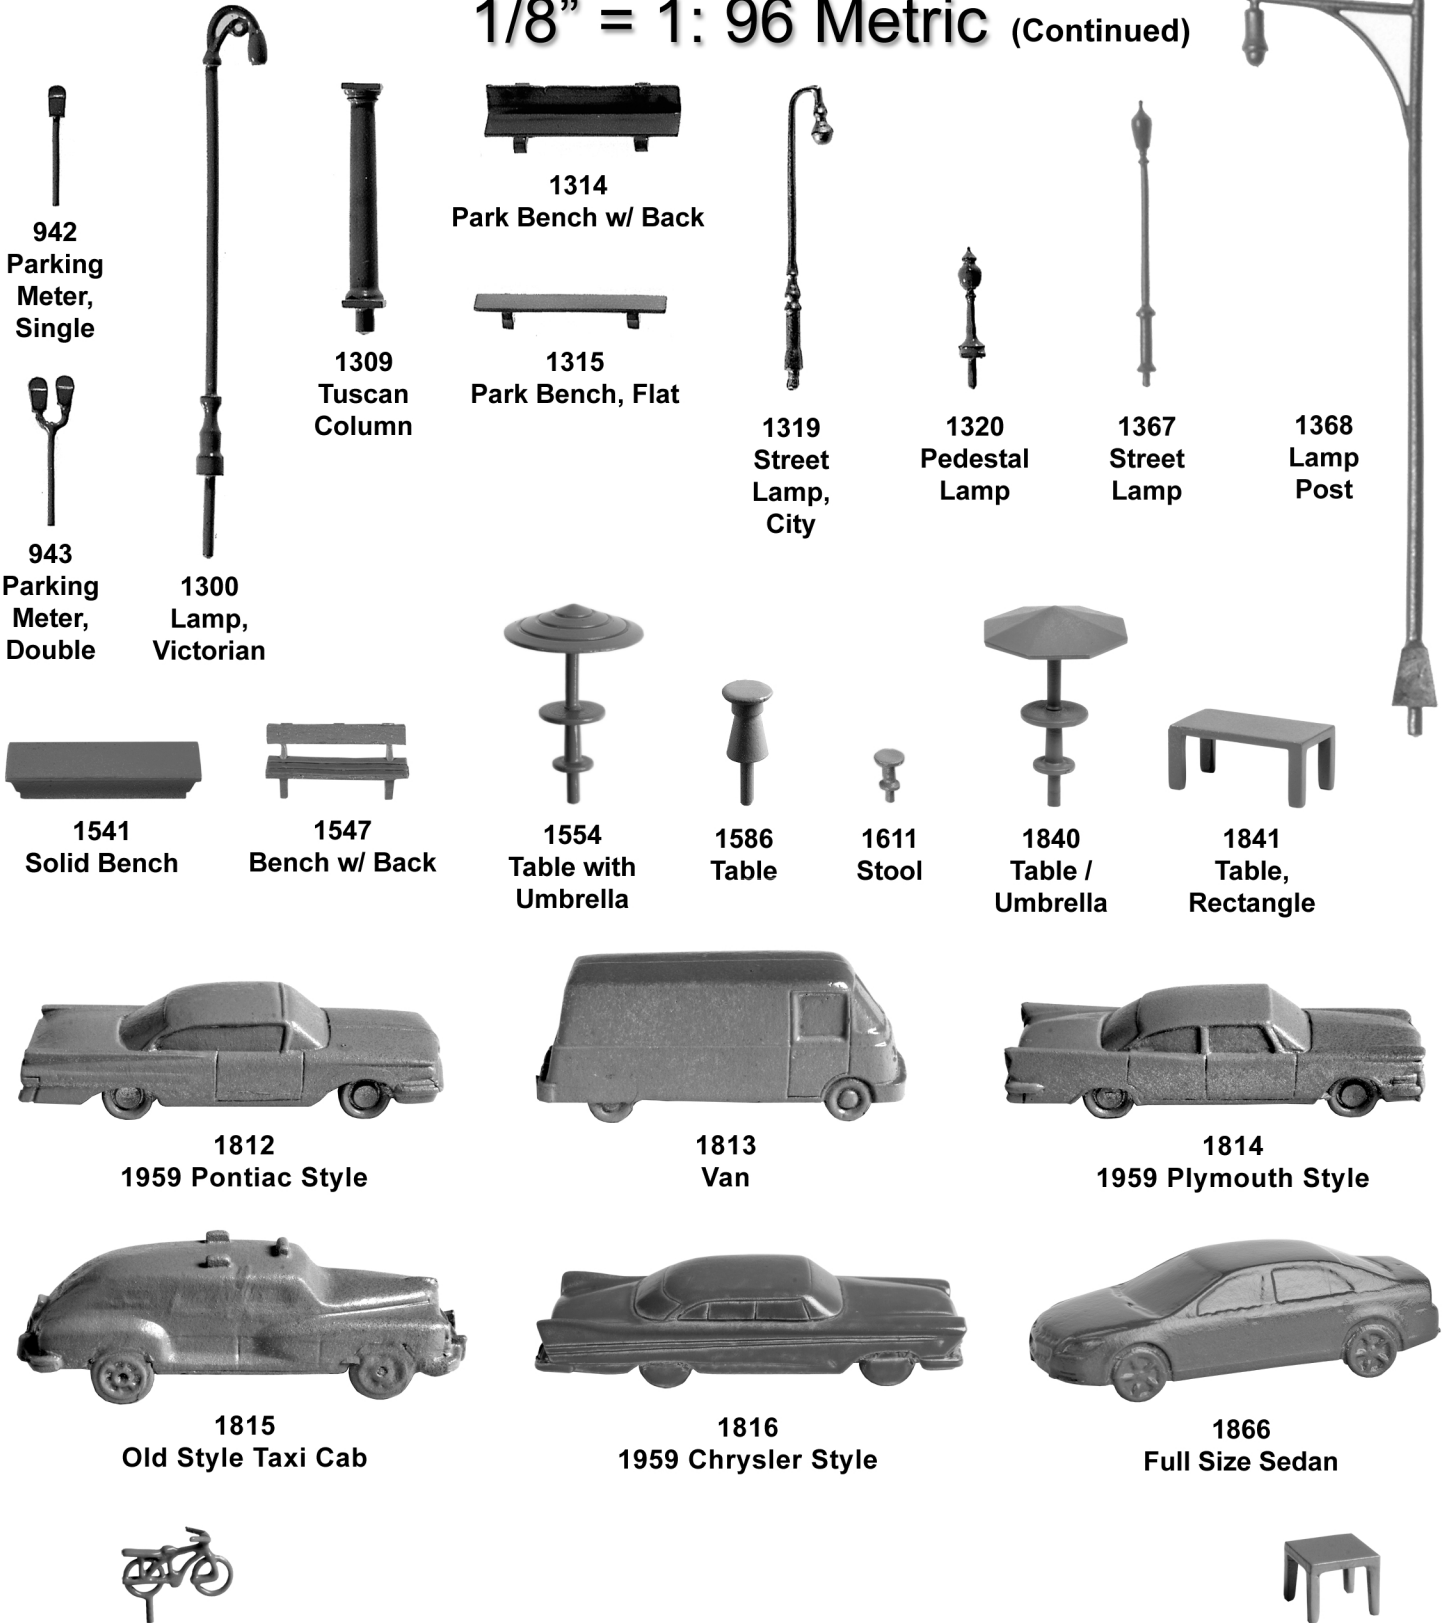

1/8" = 1: 96 Metric (Continued)

942
Parking
Meter,
Single

943
Parking
Meter,
Double

1300
Lamp,
Victorian

1309
Tuscan
Column

1314
Park Bench w/ Back

1315
Park Bench, Flat

1319
Street
Lamp,
City

1840
Table /
Umbrella

1841
Table,
Rectangle

1812
1959 Pontiac Style

1813
Van

1814
1959 Plymouth Style

1815
Old Style Taxi Cab

1816
1959 Chrysler Style

1866
Full Size Sedan

1817
Bicycle

1818
Square Table

All images shown actual size.

Microform Models, Inc. Toll Free 1-877-489-3011