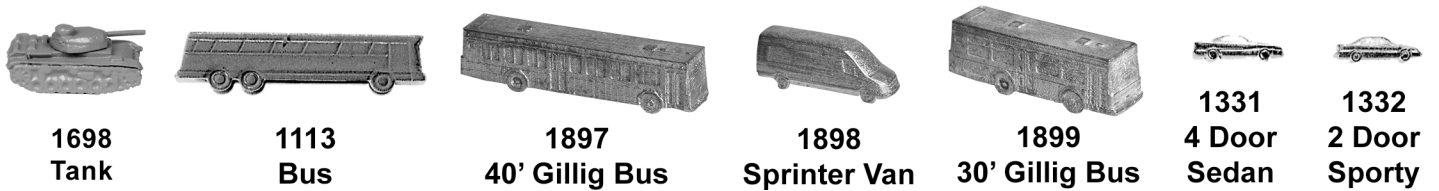

1/32" = 1: 384 Metric

Items 1906 - 1916
* New Products *
for 2021

All images shown actual size.

Microform Models, Inc. Toll Free 1-877-489-3011